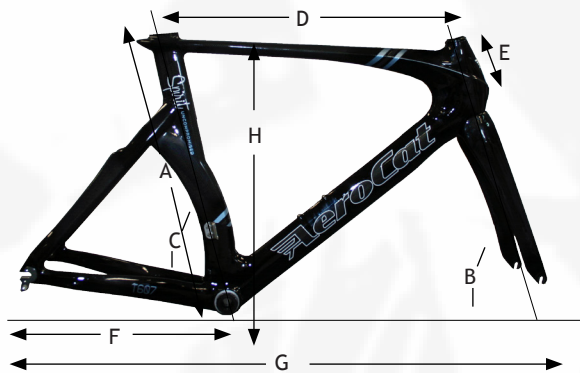

AEROCAT™

HIGH PERFORMANCE BICYCLES

T607

CARBON AERO TT BICYCLE

cm	A	B	C	D	E	F	G	H
Frame Size	Seat Tube Height	Head Angle	Seat Tube Angle	Eff. Top Tube	Head Tube	Chain Stay	Wheel Base	Stand Over
S	52.0	72.5	76.0	52.0	10.0	39.0	96.4	75.6
M	55.0	72.5	76.0	55.0	12.0	39.0	99.5	77.1
L	58.0	72.5	76.0	58.5	15.0	39.0	103.2	80.0

Frame	Carbon 3K	Monocoque	Aprox. Wt. 1444g
Fork	Carbon 3K	Carbon Steer 1.125"	Aprox. Wt. 440g

Cockpit	Standard		
Stem	Deda		
Handlebar	Profile Carbon Prosvet		
Aerobar	Profile Carbon T1+		
Seat Post	AeroCat Carbon Custom Aero Post		
Saddle	Selle Italia Qbix		

Groupsets	Standard	Custom
Shimano	105, Ultegra	Dura Ace
SRAM	Apex, Rival, Force	2012 Red
Wheelset	Reynolds Solitude	Reynolds Carbon, Zipp