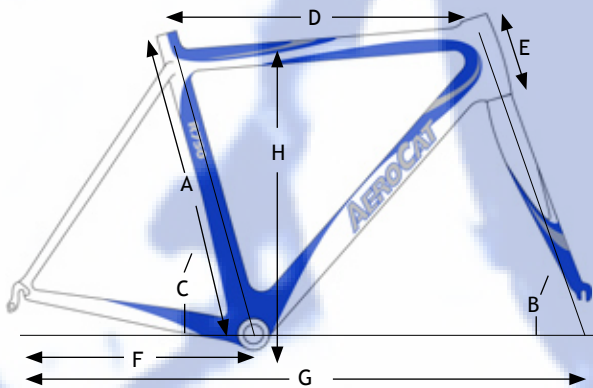

## ULTRA-LIGHT ROAD BICYCLE

cm	A	B	C	D	E	F	G	H
Frame Size	Seat Tube Height	Head Angle	Seat Tube Angle	Eff. Top Tube	Head Tube	Chain Stay	Wheel Base	Stand Over
50	50.0	72.0	75.0	51.5	12.0	40.6	96.7	72.1
52	52.0	72.0	74.5	52.7	13.0	40.6	97.4	73.9
54	54.0	72.5	74.0	54.0	14.5	40.6	97.8	75.7
56	56.0	72.5	73.5	55.8	15.5	40.6	99.1	77.6
58	58.0	73.0	73.5	56.0	17.0	40.6	99.7	79.5
60	60.0	73.0	73.0	57.9	19.0	40.6	100.2	81.4

Approximate Bike Weight = 14.5 lbs (Red)