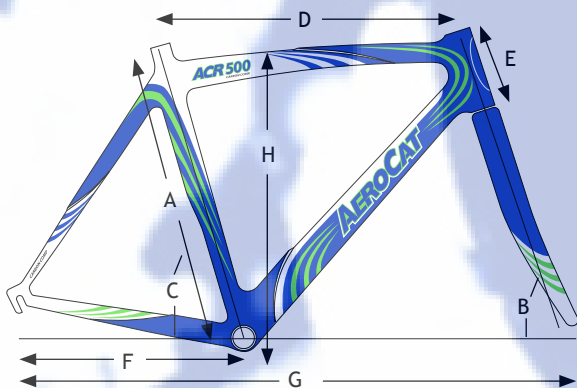

AEROCAT™

HIGH PERFORMANCE BICYCLES

ACR500

PERFORMANCE ROAD BICYCLE

cm	A	B	C	D	E	F	G	H
Frame Size	Seat Tube Height	Head Angle	Seat Tube Angle	Eff. Top Tube	Head Tube	Chain Stay	Wheel Base	Stand Over
50	50.0	72.0	75.0	51.5	12.0	40.6	96.5	72.1
52	52.0	72.0	74.5	52.5	13.0	40.6	97.1	73.9
54	54.0	72.0	74.0	53.5	14.5	40.6	97.8	75.7
56	56.0	72.5	73.5	55.0	15.5	40.6	98.3	77.6
58	58.0	73.0	73.5	56.0	17.0	40.6	98.9	79.5
60	60.0	73.0	73.0	57.0	19.0	40.6	99.6	81.4

Frame	Carbon 3K	Monocoque	Aprox. Wt. 1250g
Fork	Carbon 3K	Carbon Steer	Aprox. Wt. 415g

Cockpit	Standard
Stem	Ritchey Pro
Headset	Cane Creek IS-8
Handlebar	Ritchey Pro
Seat Post	Ritchey Pro Carbon
Saddle	SSM Aspide

Groupsets	Standard	Custom
Shimano	Ultegra SL	Dura Ace
SRAM	Rival	Force
Campagnolo		Chorus, Record

Wheelset	Reynolds Solitude	Custom - Mavic, Zipp
----------	-------------------	----------------------

Approximate Bike Weight = 16.3 lbs (Rival)